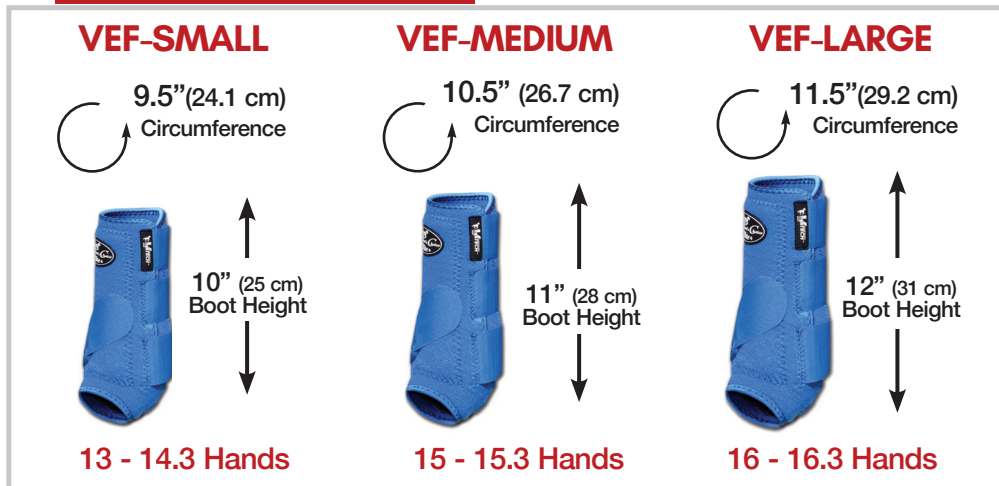

## FRONT Boot Sizing

## REAR Boot Sizing

The VenTECH™ Sports Medicine Boot Elite is available in two designs, accommodating the front and hind legs. Knowing that each leg functions differently, the VenTECH™ Elite SMB is contoured to provide exceptional fit and function.

It is important to choose the correct size for your horse to get the optimum benefits from the VenTECH™ Elite SMB. In the above chart there are circumference and height measurements. The circumference measurement of the boot is more critical than the height because the boot must fit around the horser's leg and overlap 1/2" to 1.5" to be effective. When sizing the height of the horse and the coarseness of the bone should be taken into account, but these should not be the only determining factors.

The VenTECH™ Elite SMB is available in small, medium and large sizes (X-Large not in VenTECH™). As a general rule, horses will use the same size on both the front and hind legs. For instance, many mature horses wear the VenTECH™ Elite SMB in a medium on the front and a VenTECH™ Elite SMB medium on the hind leg as well. However, in such instances where a horse may have pronounced size differences in the fetlocks, the horse may wear a smaller size in the front than in the rear, or vice-versa.