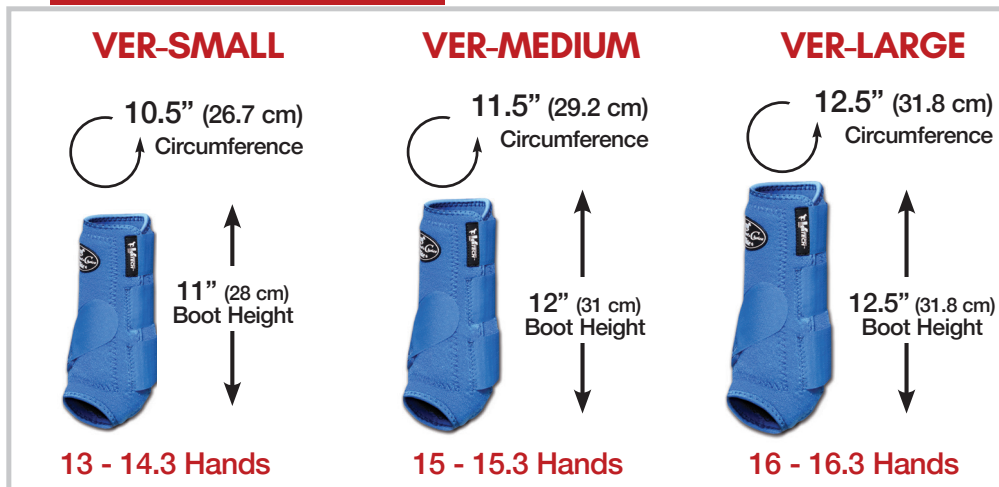

## FRONT Boot Sizing

## REAR Boot Sizing

The VenTECH™ Sports Medicine Boot Elite is available in two designs, accommodating the front and hind legs. Knowing that each leg functions differently, the VenTECH™ Elite SMB is contoured to provide exceptional fit and function.

It is important to choose the correct size for your horse to get the optimum benefits from the VenTECH™ Elite SMB. In the above chart there are circumference and height measurements. The circumference measurement of the boot is more critical than the height because the boot must fit around the horser's leg and overlap 1/2" to 1.5" to be effective. When sizing the height of the horse and the coarseness of the bone should be taken into account, but these should not be the only determining factors.

The VenTECH™ Elite SMB is available in small, medium and large sizes (X-Large not in VenTECH™). As a general rule, horses will use the same size on both the front and hind legs. For instance, many mature horses wear the VenTECH™ Elite SMB in a medium on the front and a VenTECH™ Elite SMB medium on the hind leg as well. However, in such instances where a horse may have pronounced size differences in the fetlocks, the horse may wear a smaller size in the front than in the rear, or vice-versa.