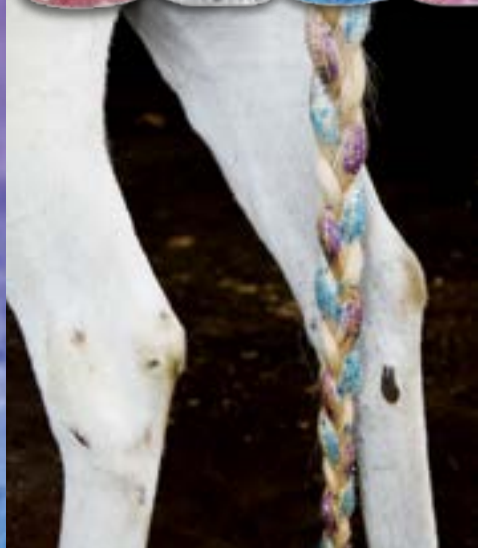

Our NEW formula for sparkle hooves paints on easily, covers in just 1-2 coats and dries much faster than our old formula. Best of all, it flakes off in 1-2 days in the pasture. No more nail polish remover or sanding required! *Singles.* **SPHSGLIT** 4 oz.

SPARKLE AND SHINE HOOF POLISH™

*ALL LIQUID ITEMS WILL SHIP GROUND ONLY.