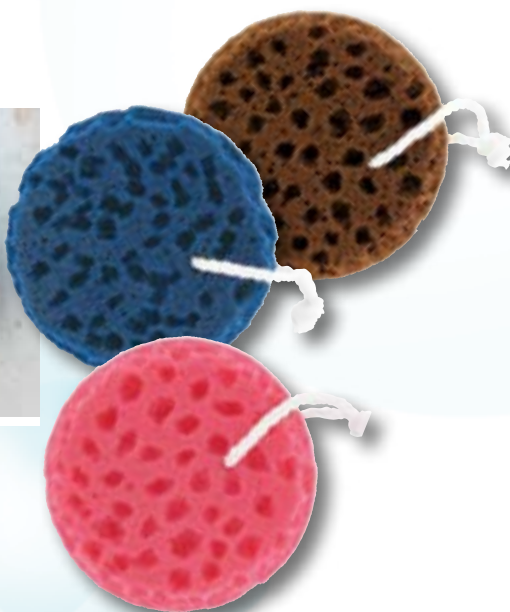

TSP-TT108

Made in USA

SPECIAL SHAPES FOR SPECIAL TASKS

- TSP-TT101** Pucker Sponge — for a great grip!
 - TSP-TT103** Oval Sponge
 - TSP-TT104** Sandwich Sponge
 - TSP-TT105** Mini Hourglass
 - TSP-TT108** Double Decker
 - TSP-TT109** Groove Sponge — great for reins!
- Special Shape sponges sold in cases of 12

SPONGE ON A ROPE
Everyone's favorite sponge in great colors. A best-seller. Assorted colors. Case 12
SPONGE-ROPE

"TACK SACK" Sponge Assortment
A bag of all special-shape sponges.
Case 6 **TSP-3**

TIE DYE SPONGE Cool swirly patterns — no two alike! Case 6 **SPONGE-TD**