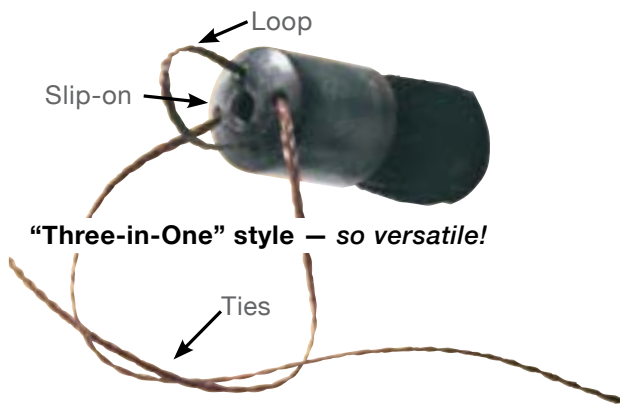

EQUINE BODY BLING

An extension of our Sparkle and Shine line, these designs stick to the horse really well, yet are easily removed. **EBB**

Bling appliques are all approximately the same size. This shows the size in relation to a typical horse.

Trophy Tails

ADD THAT FINISHING TOUCH!

All our Trophy Tails™ feature top-quality construction and 100% real horse hair collected from live horses.

"Three-in-One" style — so versatile!

HUNTER TAIL

Our two-loop hunter style tail is show-legal for AQHA. We also add a heavy duty cotton loop so grooms will not cut the strings by mistake! *Singles.*