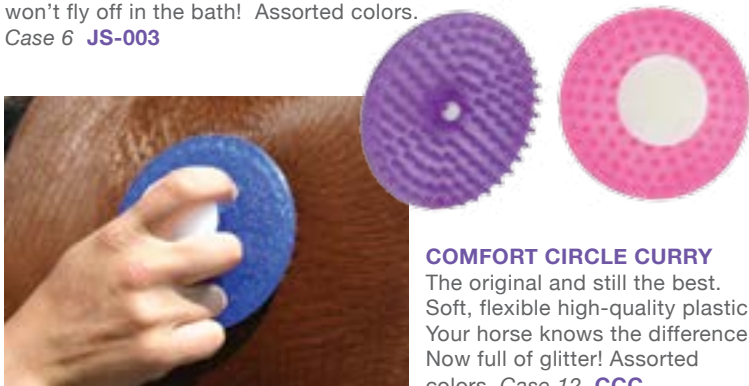

LONG TOOTH PADDLE BRUSH Super-long bristles really get deep into thick manes and tails. Black only. Case 6 **1000-LT**

CURVED HANDLE RAINBOW BRUSH
The classic 909 got an eye-popping rainbow makeover and a super grip comfort handle — sure to please!
Case 6 **909-RNBW**

FLOWER POWER BRUSH Similar in build and colors to our popular 909 and 1000 brushes, but with a unique flower-shaped head. Who says grooming can't be fun? Assorted colors. Case 6 **FPB-1**

RAINBOW PADDLE BRUSH One of our most popular brush styles, now with bright rainbow bristles and super grip comfort handles! Proof that you can have a hardworking brush without sacrificing style and flair! Case 6 **1000-RNBW**

PETITE JELLY Sized for small hands so it won't fly off in the bath! Assorted colors. Case 6 **JS-003**

THE ORIGINAL JELLY SCRUBBER The original and best jelly. Ours has the brightest colors and the softest rubber. We threw in glitter just for fun. Our packaging is the most attractive at retail! Assorted colors. Box of 6 **JS-001**